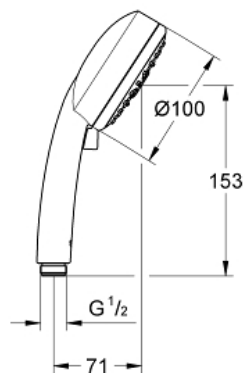

NEW TEMPESTA
COSMOPOLITAN 100
Hand shower 4 sprays
MODEL # 27575001

Pure Freude
an Wasser

GROHE
WAVE

Product Description:
Hand shower 4 sprays

Standard Specification:

GROHE Rain O², Rain, Massage, Jet

GROHE EcoJoy 9.5 l/min flow limiter

GROHE DreamSpray perfect spray pattern

GROHE StarLight chrome finish

SpeedClean anti-lime system

Inner WaterGuide for a longer life

universal mounting system, fitting all standard shower hoses

suitable for instantaneous heater

min. recommended pressure 1.0 bar

Color:

□ 27575001 chrome